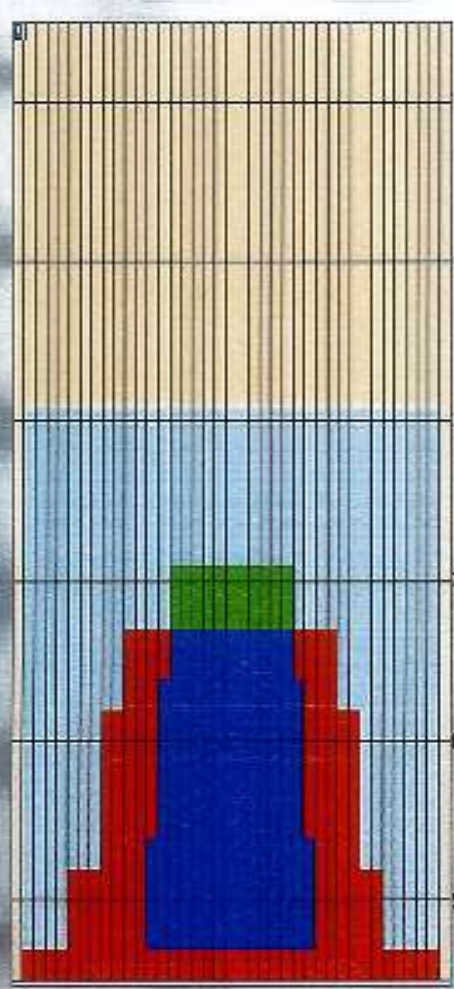

Select a Pattern: K-Supermarket Kankarc Oper

Forward Oil Total: 21.80 ml Forward Boards Crossed: 26

| | Start | Stop | Loads | Speed | Crossed | Start | End | Fee: | T Oil |
|----|-------|------|-------|-------|---------|-------|-----|------|-------|
| 1 | 2L | 2R | 2 | 18 | 74 | 0 | 2 | 2 | 3700 |
| 2 | 6L | 7R | 2 | 18 | 56 | 2 | 7 | 5 | 2800 |
| 3 | 9L | 9R | 4 | 18 | 92 | 7 | 7 | 10 | 4600 |
| 4 | 11L | 11R | 2 | 18 | 39 | 17 | 22 | 5 | 1900 |
| 5 | 7 | 7R | 0 | 18 | 0 | 22 | 24 | ? | 0 |
| 6 | 2L | 2R | 0 | 30 | 0 | 24 | 36 | 12 | 0 |
| 7 | | | | | | | | | |
| 8 | | | | | | | | | |
| 9 | | | | | | | | | |
| 10 | | | | | | | | | |
| 11 | | | | | | | | | |
| 12 | | | | | | | | | |
| 13 | | | | | | | | | |
| 14 | | | | | | | | | |
| 15 | | | | | | | | | |

Print

Help

Oil Per Board: 50
 Oil Pattern Distance: 36
 Volume Oil Total: 21.80 ml
 Total Boards Crossed: 436

Reverse Oil Total: 8.80 ml

| | Start | Stop | Loads | Speed | Crossed | Start | End | Fee: | T Oil |
|----|-------|------|-------|-------|---------|-------|-----|------|-------|
| 1 | 2L | 2R | 0 | 30 | 0 | 36 | 26 | -10 | 0 |
| 2 | 15L | 15R | 2 | 22 | 22 | 26 | 9 | -7 | 1100 |
| 3 | 14L | 14R | 4 | 18 | 52 | 19 | 9 | -10 | 2600 |
| 4 | 13L | 13R | 3 | 18 | 45 | 9 | 2 | -7 | 2250 |
| 6 | 11L | 11R | 3 | 18 | 57 | 2 | 0 | -2 | 2850 |
| 6 | | | | | | | | | |
| 7 | | | | | | | | | |
| 8 | | | | | | | | | |
| 9 | | | | | | | | | |
| 13 | | | | | | | | | |
| 11 | | | | | | | | | |
| 12 | | | | | | | | | |
| 13 | | | | | | | | | |
| 14 | | | | | | | | | |
| 15 | | | | | | | | | |

COMPOSITE GRAPH

Select a Pattern: K-Supermarket Kankarc Open 2018

| 20:2L | 20:5L | 20:10L | 20:15L | 20:15R | 20:10R | 20:5R | 20:2R |
|-------|-------|--------|--------|--------|--------|-------|-------|
| 11.00 | 11.00 | 2.75 | 1.00 | 1.00 | 2.75 | 11.00 | 11.00 |