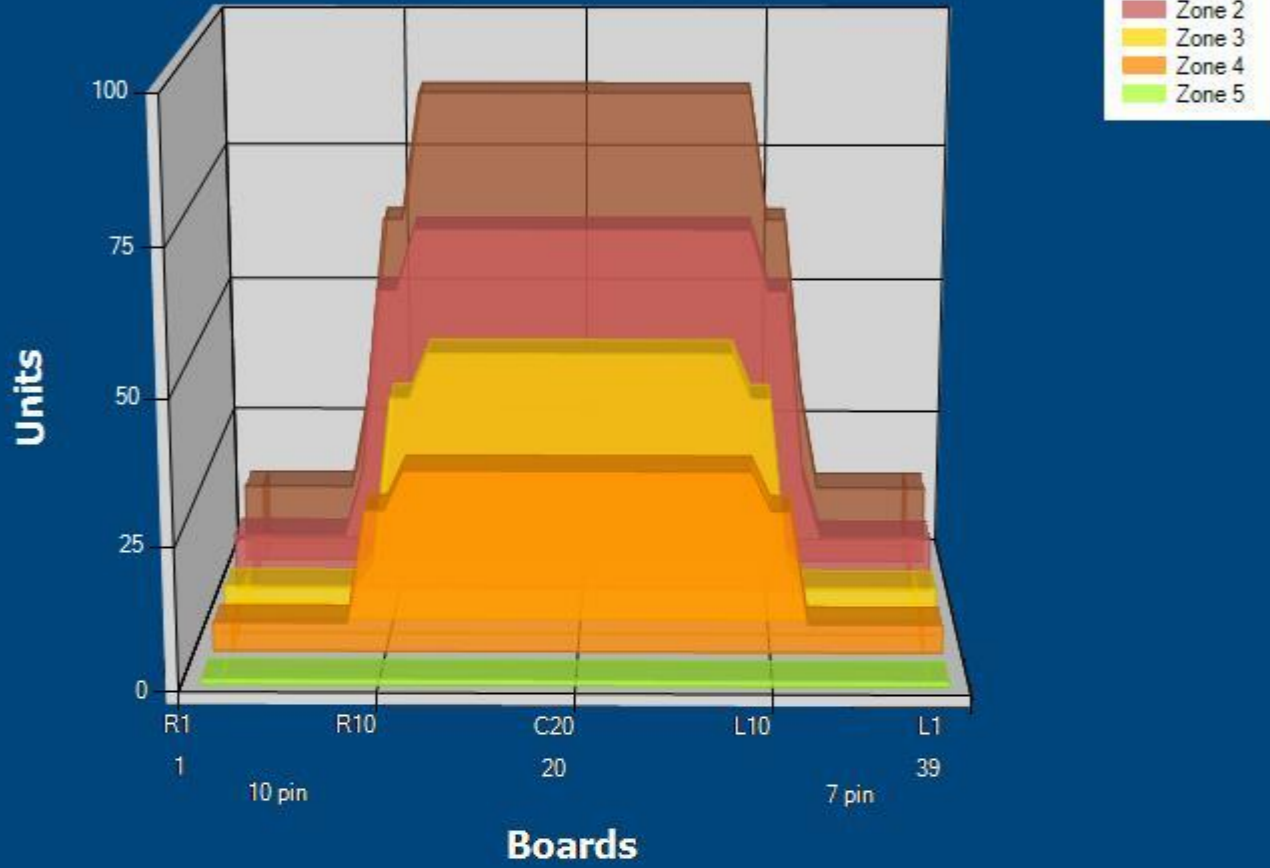

KKL 2019

Conditioner:
Cleaner:

Zone Configuration

Mode: Clean and Condition
Speed: Quick Clean
Start Cleaner Spray: 0 Feet
Start Squeegee: 0 Feet
Start Conditioning: 6 Inches
Split Pattern: No

Zone 1	Avg	Ratio	Zone 2	Avg	Ratio
Left	14.0	6.2 : 1	Left	10.0	6.6 : 1
Right	14.0	6.2 : 1	Right	10.0	6.6 : 1
Center	87.0		Center	66.0	
Zone 3	Avg	Ratio	Zone 4	Avg	Ratio
Left	6.0	8.0 : 1	Left	5.0	6.4 : 1
Right	6.0	8.0 : 1	Right	5.0	6.4 : 1
Center	48.0		Center	32.0	
Zone 5	Avg	Ratio			
Left	1.0	1.0 : 1			
Right	1.0	1.0 : 1			
Center	1.0				

Pattern Information

Date: 27-Mar-19
 Pattern Type: Recreational
 Pattern Difficulty: Low
 Pattern Designer: []
 Pattern Volume (ml): 21,15
 Surface Type: Synthetic
 Surface Brand: Brunswick Glo Anvil - 3/8"
 Age: 5

Pattern Parameters

Pattern Number: []
 Pattern Name: KKL Mestaruus 2019
 Mode: Clean & Oil
 Forward Speed: Max Clean
 Start Cleaner Spray: 0
 Start Squeegee: 0
 Start Oiling: 6
 Split Pattern: No

Supplies Information

Lane Cleaner: Brunswick MAX10
 Cleaner Mixture Ratio: 10 : 1
 Cleaner Transition Distance: Authority22
 Cleaner Spray End Distance: 53 Envoy
 Lane Conditioner: Brunswick Defy v30

Notes: []

	Zone 1	Zone 2	Zone 3	Zone 4	Zone 5	Zone 6	Zone 7	Zone 8
Zone End Distance	11	18	27	34	40			
Zone Ratio	L 6,2 : 1 R 6,2 : 1	6,6 : 1 6,6 : 1	8,0 : 1 8,0 : 1	6,4 : 1 6,4 : 1	1,0 : 1 1,0 : 1	### : 1 ### : 1	### : 1 ### : 1	### : 1 ### : 1
Zone Volume (ml)	10,00	4,86	4,12	2,17	0,00	0,00	0,00	0,00